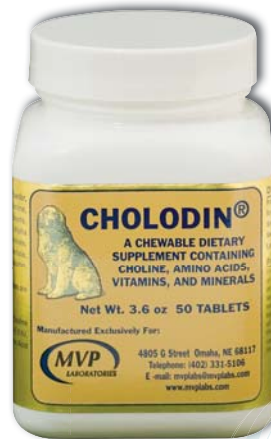

PureLife4Pets.com

Purple Pebble cuddle mat

Purple Pebble Cuddle Mat is ideal for senior canines. Ultra dense yet stuffing-free, this “super mat” provides consistent cushion/protection of brittle bones and sensitive joints. Hypoallergenic and moisture-wicking make it perfect for dogs with incontinence or skin sensitivity. Order today!

PetsFuture.com

info@smoochypoochy.com

416-407-8898

Cholodin®

A choline loading natural dietary supplement developed specially for geriatric dogs. Cholodin can be beneficial for your patients that are experiencing confusion or a lack of awareness of their surroundings; impaired hearing; decreased appetite; or an increase in sleep time.